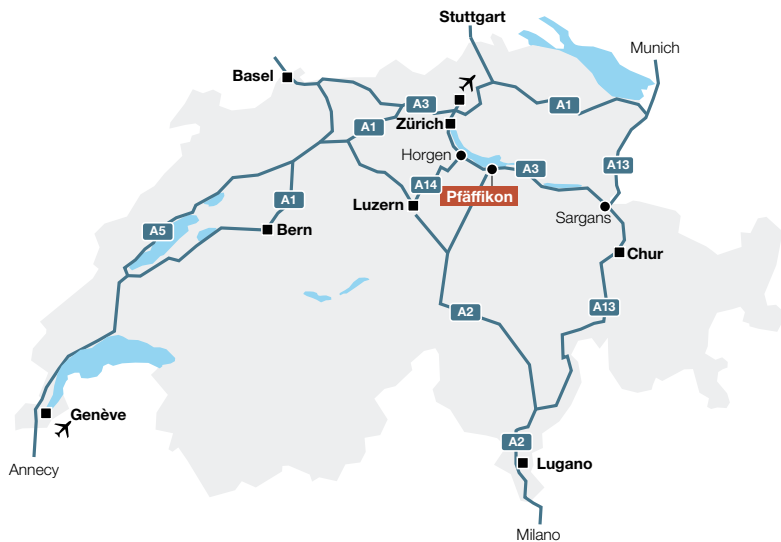

## ACCESS MAP

### By car:

- Take the motorway A3 (Zurich-Chur).
- Exit 40 (Pfäffikon SZ). Take the right lane. At the traffic lights turn left into Churerstrasse.
- Follow Churerstrasse until the second roundabout. Take the third exit towards Huobstrasse.
- Take a right into Etzelstrasse: Stäubli is in the first building on the right-hand side. Parking spaces are available on the back side of the building.
- Visitor parking "Stäubli".

Note: On some navigation systems "Pfäffikon SZ" is not available, in this case please choose "Freienbach" (not Pfäffikon ZH).

### By train:

From the airport take the S2 train (every 30 min., travel time 50 – 60 min.) via Zurich HB main station directly to Pfäffikon SZ. Our offices are a 5 min. walk from the train station.

Timetable and tickets: [www.sbb.ch](http://www.sbb.ch)