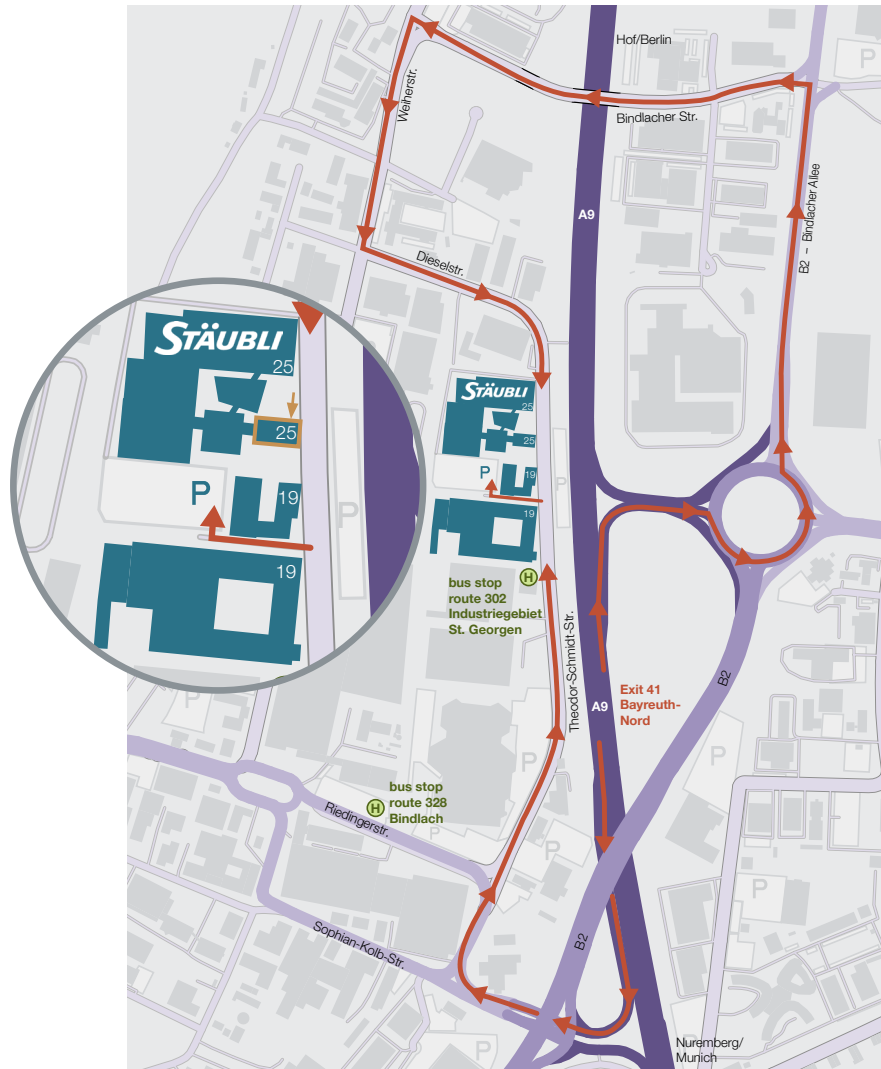

# How to find Stäubli in Bayreuth

### Coming from Nuremberg/Munich

Take exit 41 Bayreuth-Nord → keep left towards B2 directed to Flughafen/Weidenberg → take the third exit at the roundabout (Bindlacher Allee/B2) → turn left at the traffic light onto Bindlacher Str., then at the next traffic light, turn left again onto Weierstraße → again, turn left at the traffic light onto Dieselstraße and drive straight on at the right hand bend into Theodor-Schmidt-Str. → Stäubli is located on the right side

### Coming from Hof/Berlin

take exit 41 Bayreuth-Nord → after about 100 meters drive straight on at both traffic lights → drive straight on at the right hand bend into Theodor-Schmidt-Str. → Stäubli is located on the left side

### Bus route 302

Take bus route 302 in the direction Industriegebiet St. Georgen from the ZOH (central bus station) or the main railway station → get out at the bus stop Th.-Schmidt-Str. I → you are in front of Stäubli