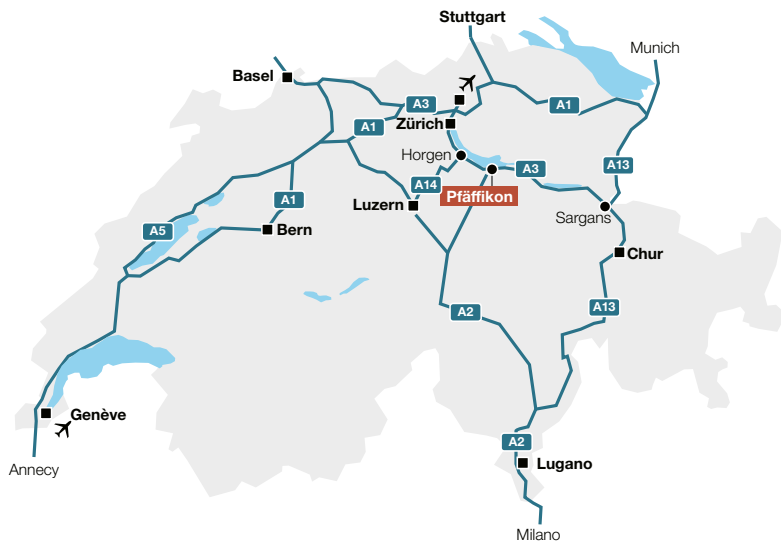

## ACCESS MAP

### By car:

- Take the motorway A3 (Zurich-Chur).
- Exit 40 (Pfäffikon SZ). Take the right lane. At the traffic lights turn left into Churerstrasse.
- Follow Churerstrasse until the second roundabout. Take the first exit towards the railway station.
- Take the first left into Poststrasse: Stäubli is in the second building on the right.
- Visitor parking “Stäubli International AG” in front of the building.

Note: On some navigation systems “Pfäffikon SZ” is not available, in this case please choose “Freienbach” (not Pfäffikon ZH).

### By train:

From the airport take the S2 train (every 30 min., travel time 50–60 min.) via Zurich HB main station directly to Pfäffikon SZ. Our offices are a 3 min. walk from the train station.

Timetable and tickets: [www.sbb.ch](http://www.sbb.ch)