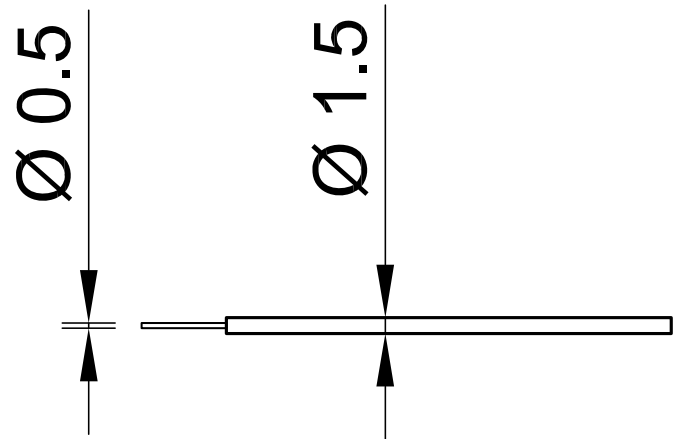

PLAST-E 0,15

Item number 60.7170-*

Highly flexible basic insulated stranded wire 0,15 mm².

Technical data	
Rated Values	AC 500 V, 4 A
Standard color(s) *	21 22 23 24
Lead insulation	TPE
Temperature range	-30 °C ... +90 °C
Strand design (n x Ø mm)	39 x 0,07
Lead weight	2.9 kg/km
Conductor diameter	0.5 mm
Cable diameter	1.5 mm
Insulation thickness	0.5 mm
Approvals	CE, UKCA, EAC