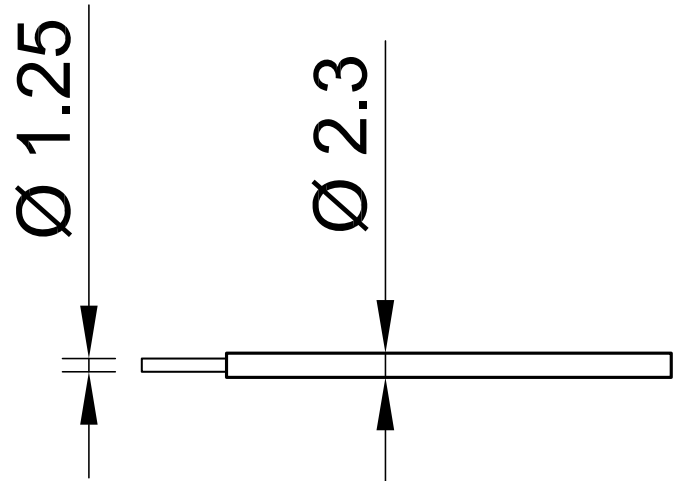

PLAST-E 0,75

Item number 60.7185-*

Highly flexible basic insulated stranded wire 0,75 mm².

Technical data	
Rated Values	AC 500 V, 15 A
Standard color(s) *	21 22 23
Lead insulation	TPE
Temperature range	-30 °C ... +90 °C
Strand design (n x Ø mm)	196 x 0,07
Lead weight	10.0 kg/km
Conductor diameter	1.25 mm
Cable diameter	2.3 mm
Insulation thickness	0.55 mm
Approvals	CE, UKCA, EAC