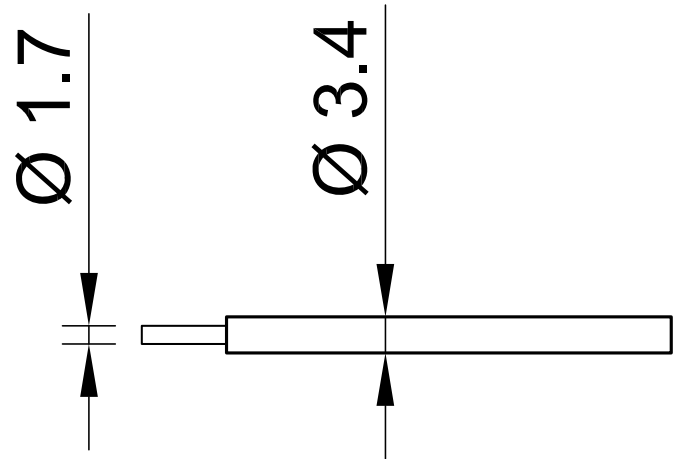

SILI-E 1,5

Item number 61.7555-*

Super flexible basic insulated stranded wire 1,5 mm².

Technical data	
Rated Values	AC 600 V, 24 A
Standard color(s) *	20 21 22 23 26
Lead insulation	SIL
Temperature range	-50 °C ... +90 °C
Strand design (n x Ø mm)	392 x 0,07
Lead weight	22.0 kg/km
Conductor diameter	1.7 mm
Cable diameter	3.4 mm
Insulation thickness	0.85 mm
Approvals	UR, CE, UKCA, EAC