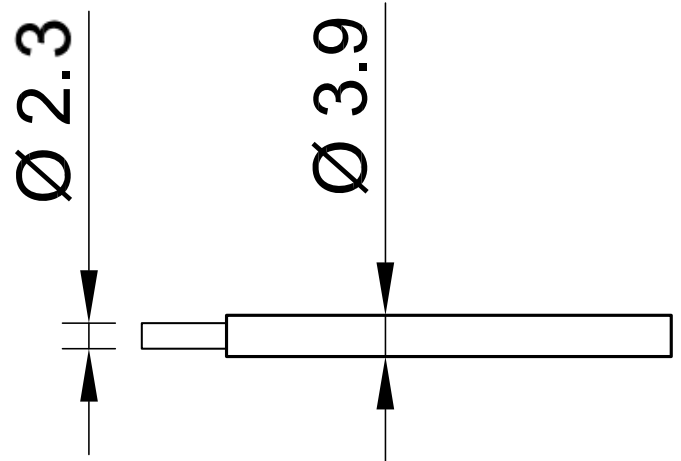

SILI-E 2,5

Item number 61.7556-*

Super flexible basic insulated stranded wire 2,5 mm².

Technical data	
Rated Values	AC 600 V, 32 A
Standard color(s) *	20 21 22 23 24 25 27
Lead insulation	SIL
Temperature range	-50 °C ... +90 °C
Strand design (n x Ø mm)	651 x 0,07
Lead weighth	33.0 kg/km
Conductor diameter	2.3 mm
Cable diameter	3.9 mm
Insulation thickness	0.8 mm
Approvals	UR, CE, UKCA, EAC